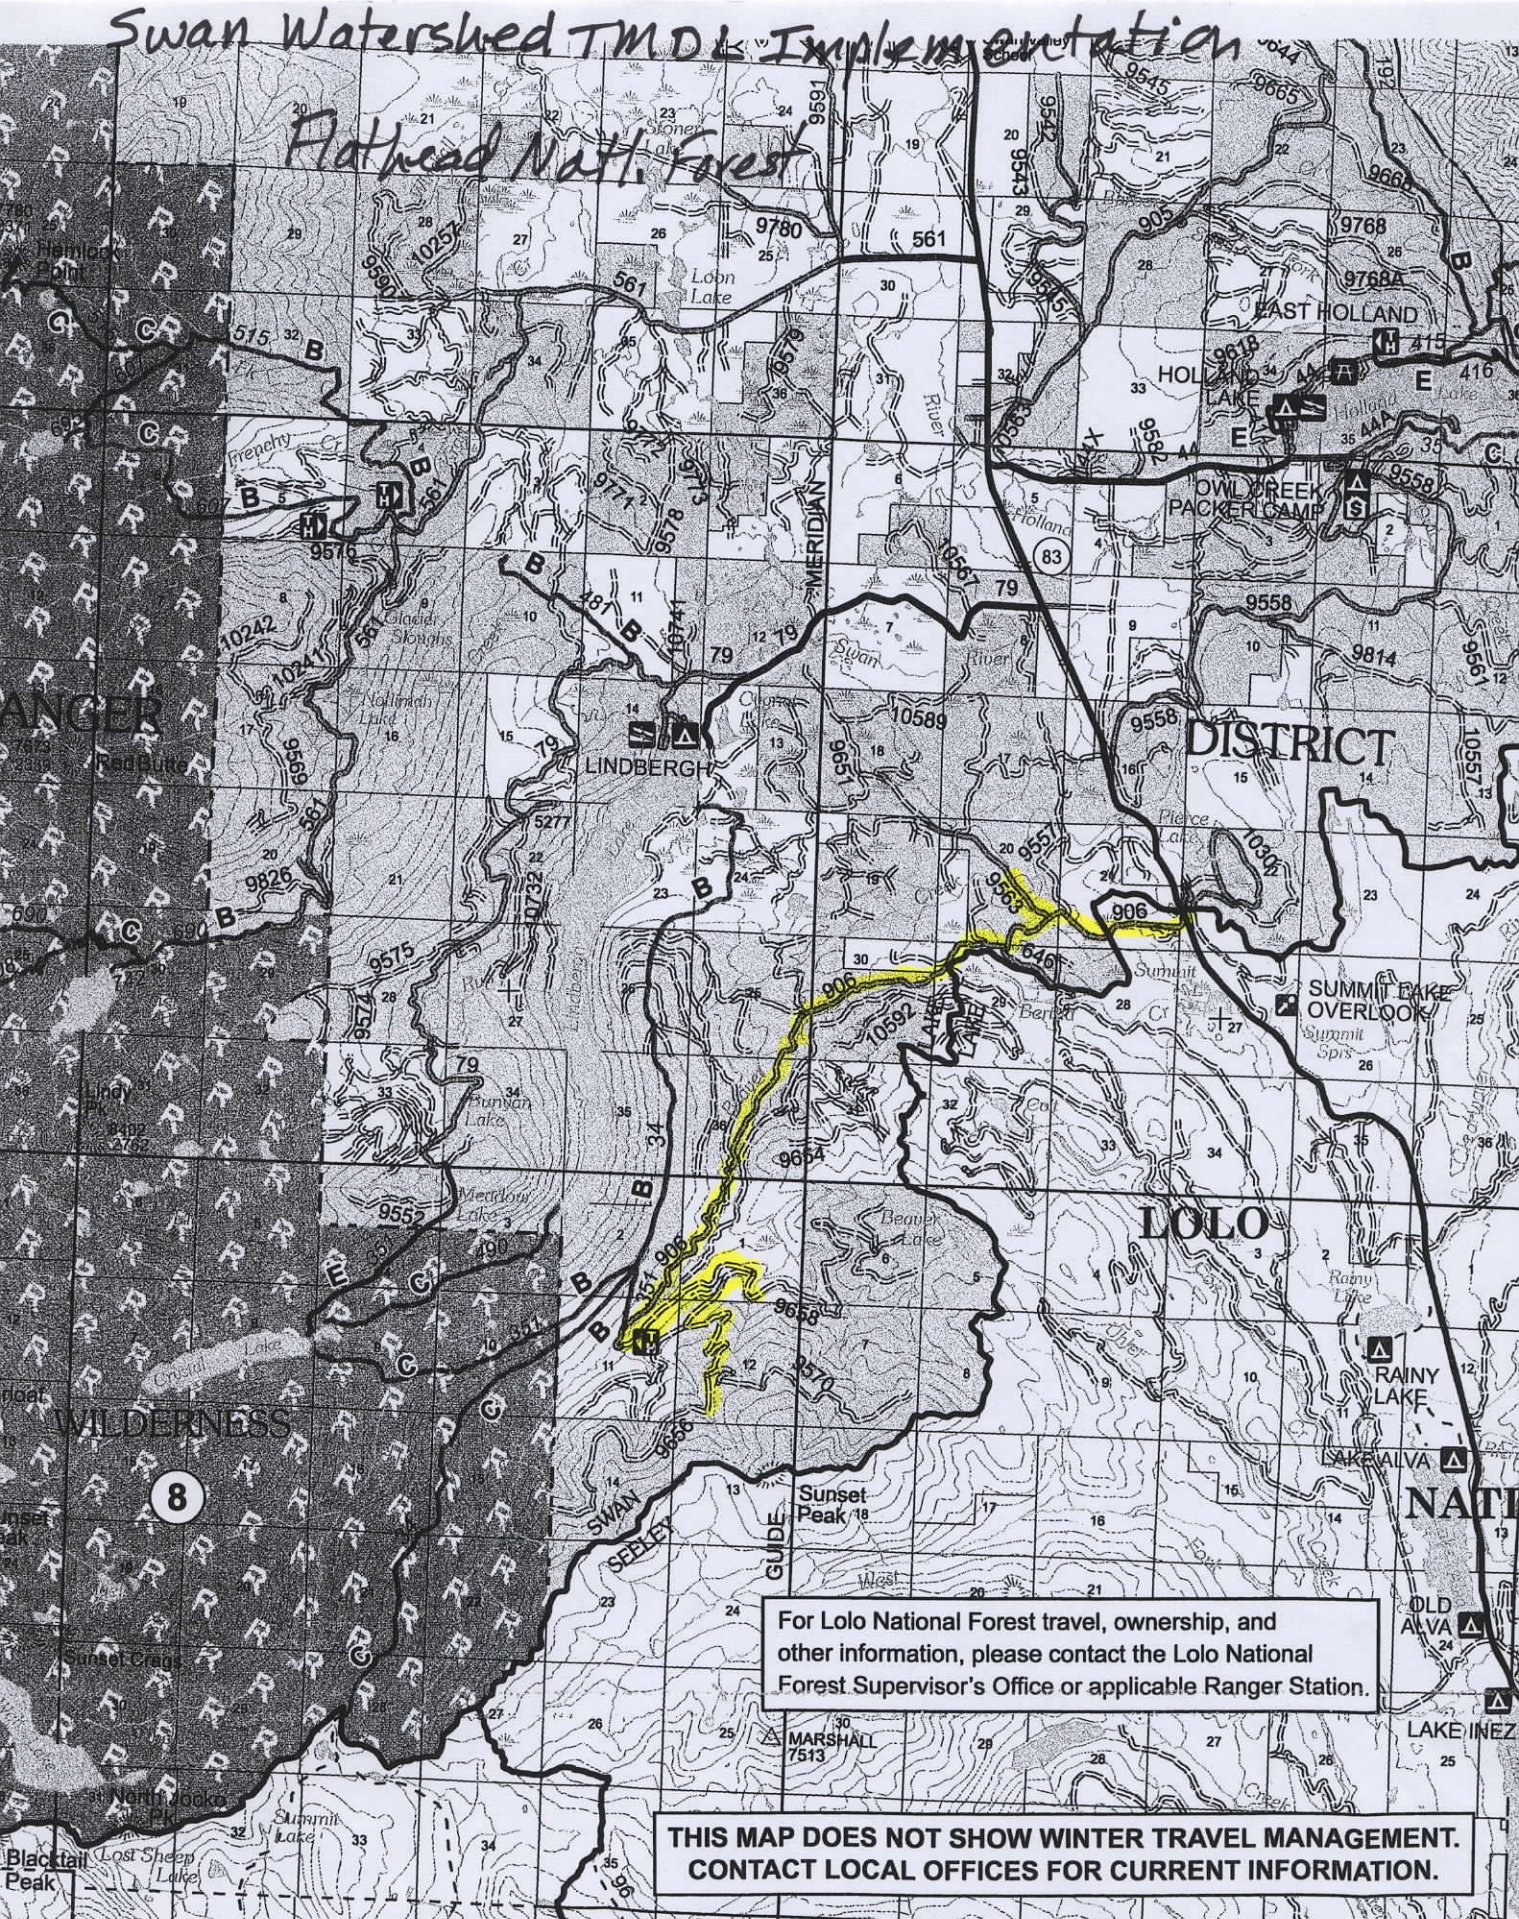

Swan Watershed TMDL Implementation

Flathead Natl. Forest

For Lolo National Forest travel, ownership, and other information, please contact the Lolo National Forest Supervisor's Office or applicable Ranger Station.

THIS MAP DOES NOT SHOW WINTER TRAVEL MANAGEMENT. CONTACT LOCAL OFFICES FOR CURRENT INFORMATION.

de west from Greenwich R.17W. 113°45'00"W 1927 North American datum R.16W. 113°37'30"W To Seeley

Swan Ecosystem Center