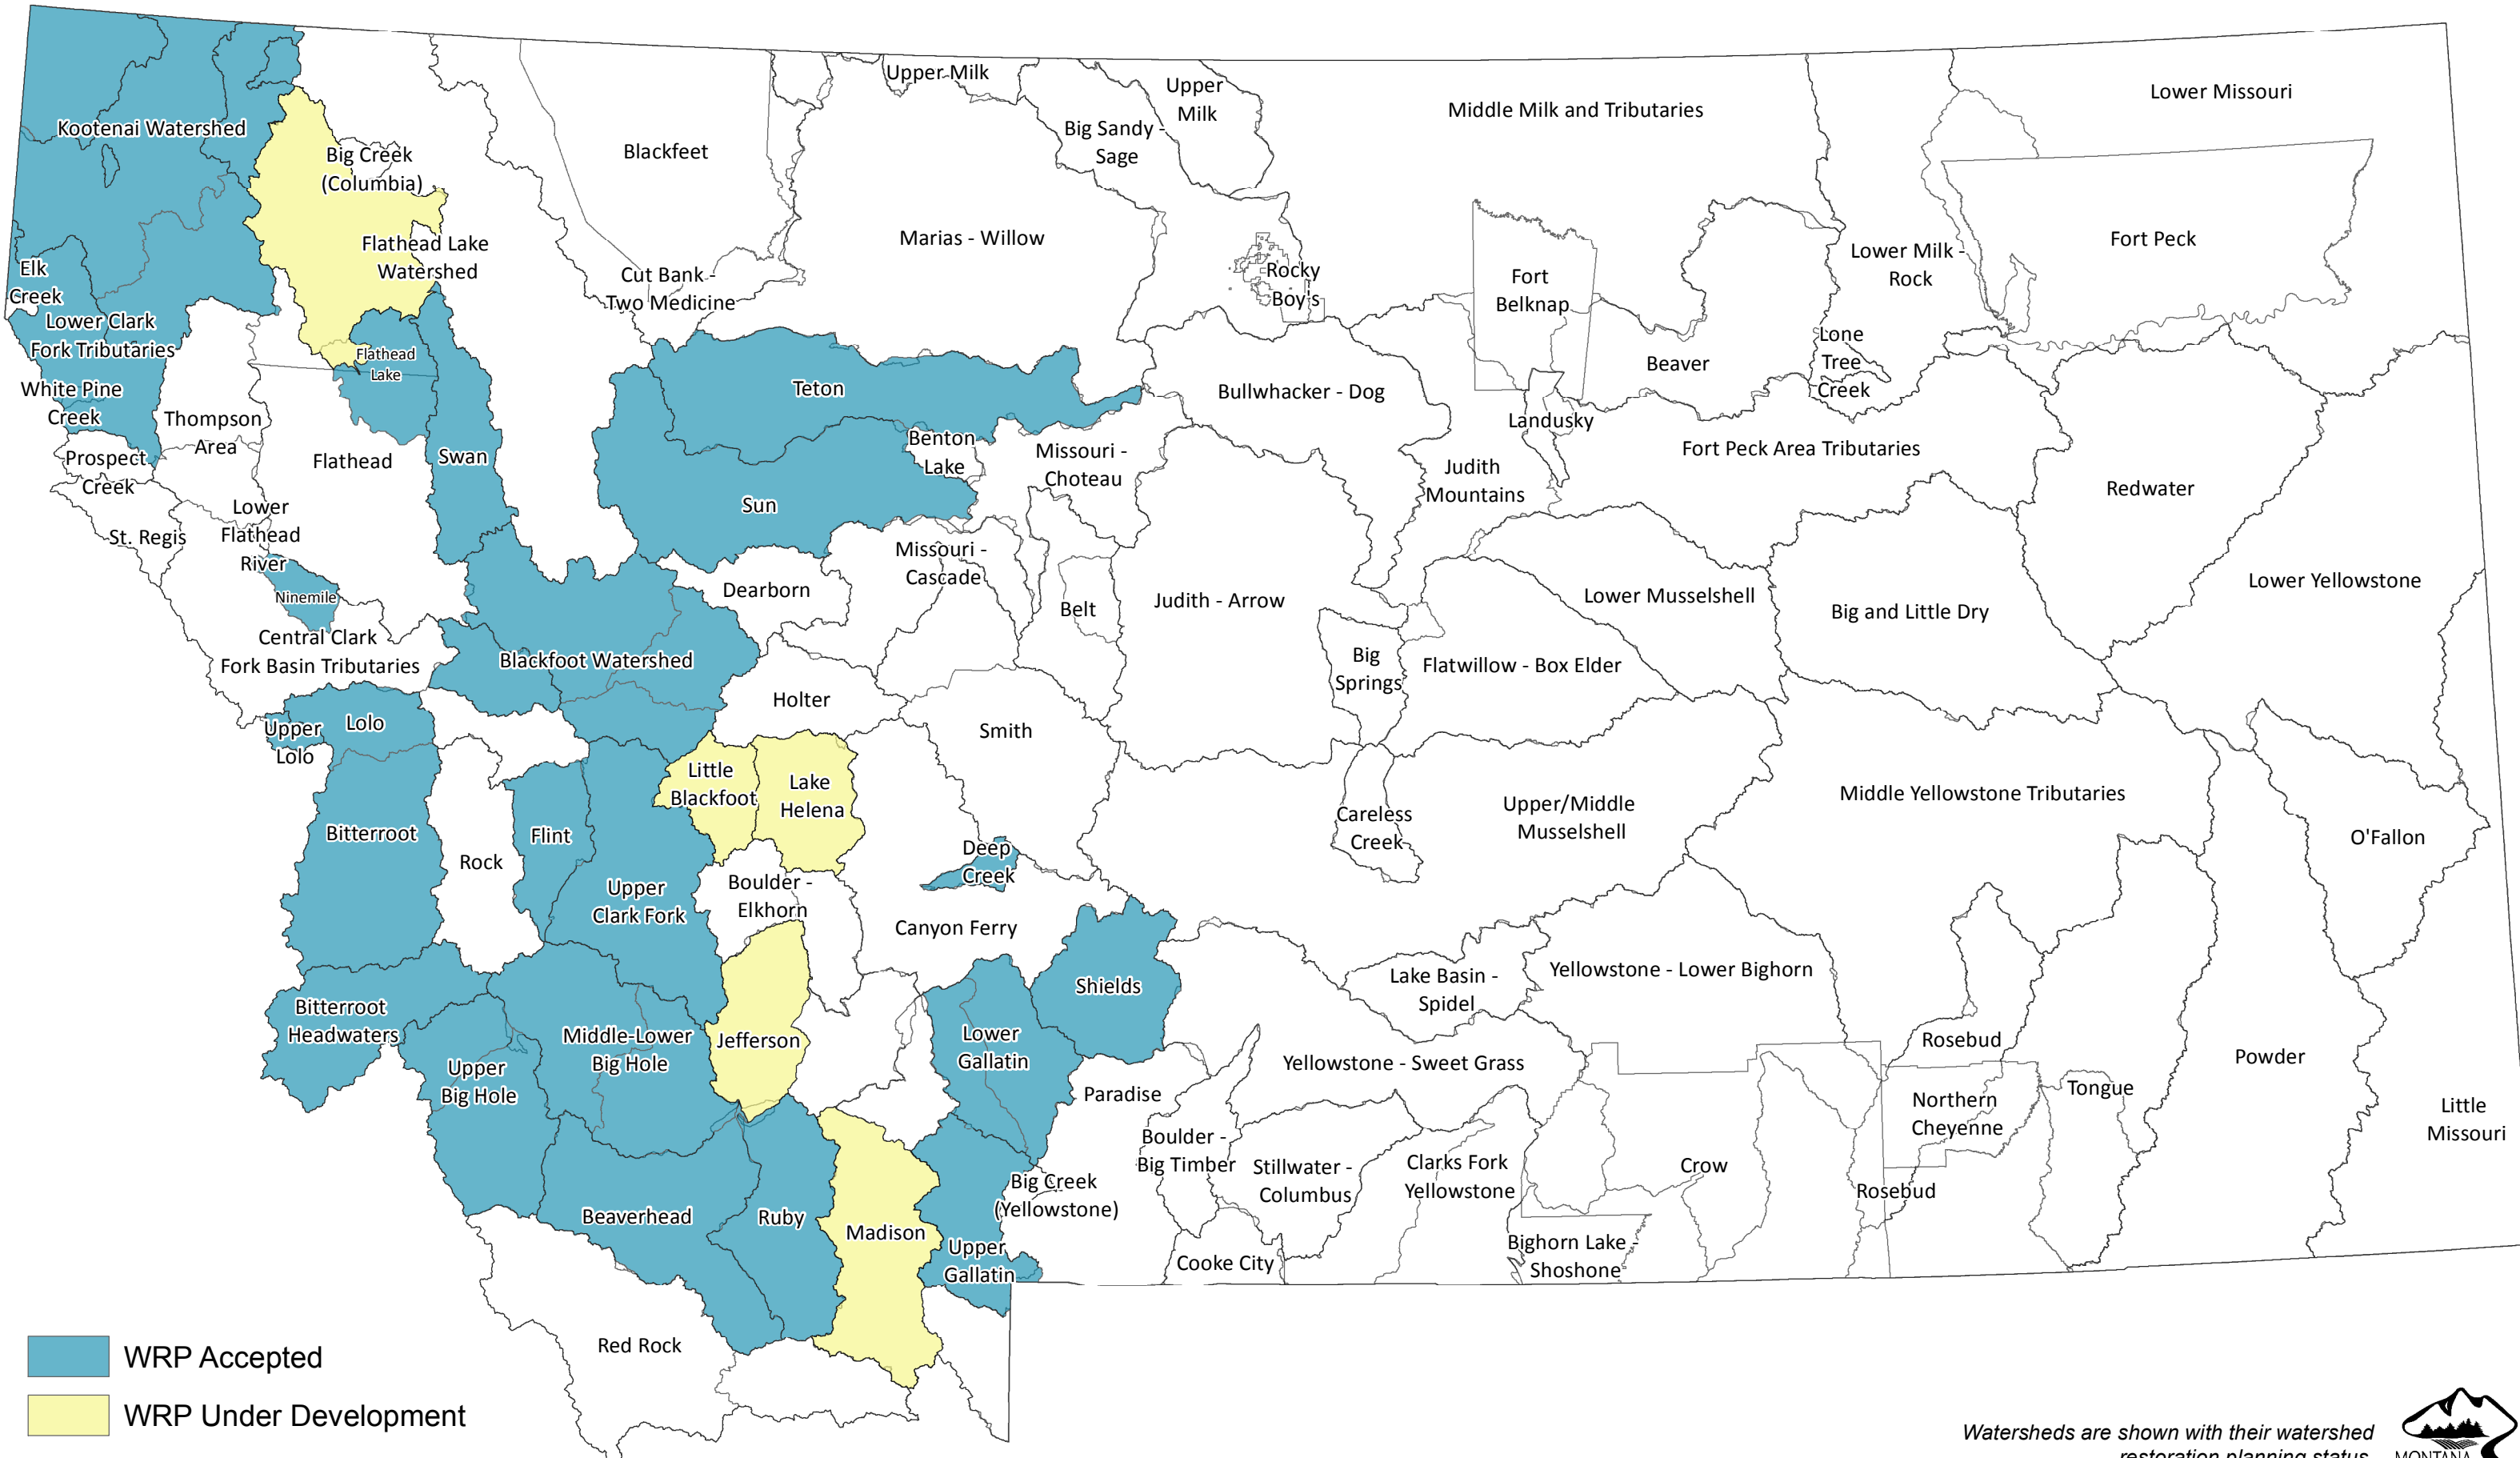

Montana Watershed Restoration Plan Status

0 15 30 60 90 Miles

Watersheds are shown with their watershed restoration planning status.

DEQ/PPAWQPB - February 2014
 (L:\PPAWQ\Icb0162\TPA_319\WRP_Status_02242014.mxd)